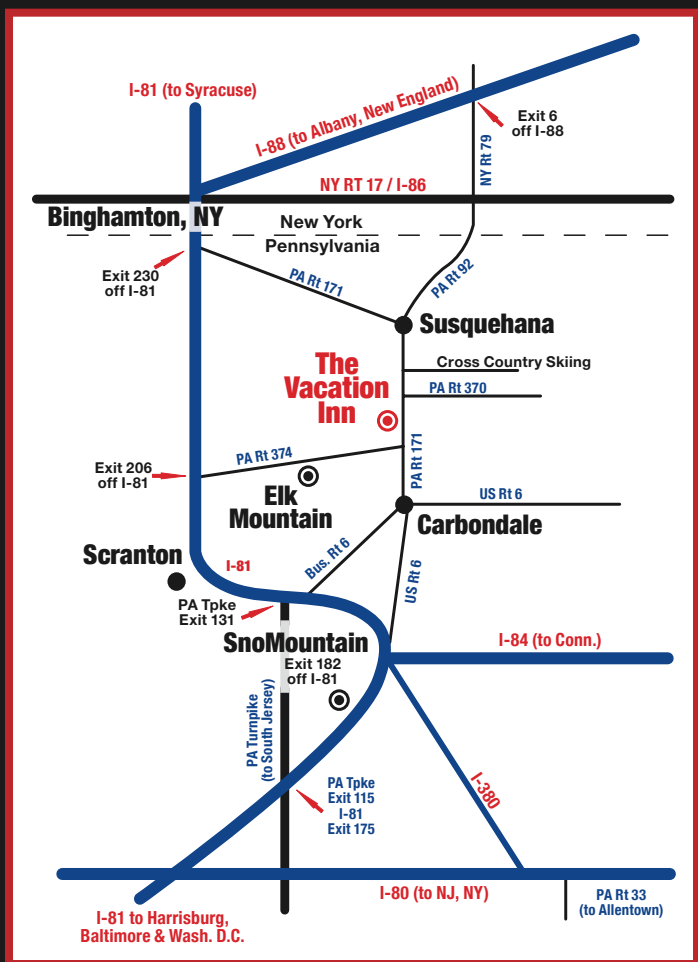

Vacation Inn Motel

R.R.# 2 BOX 42A RT. 171
UNION DALE, PA., 18470
PHONE: 570-679-2100

www.thevacationinn.com
vacation@nep.net